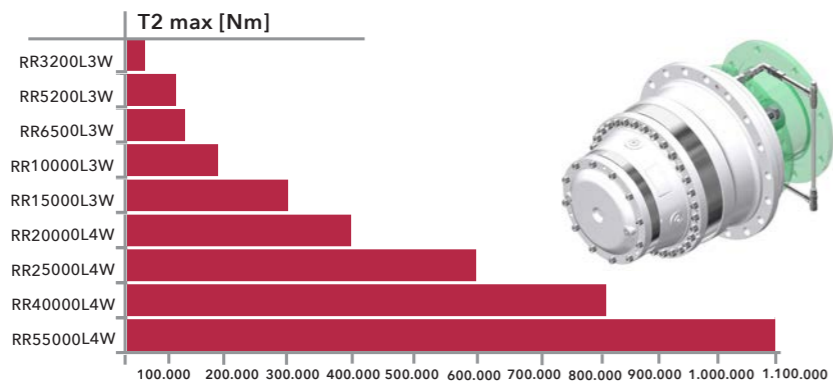

**COMPLETE RANGE
FOR ELECTRIC MOTORS**

WHEEL & TRACK DRIVES

- made with alloyed steels
- maximum performances
- **high resistance** to impacts
- great **radial and axial loads** capabilities

SWING DRIVES

- **reinforced** output supports
- compact dimensions
- high radial load resistance
- wide range of **accessories**

WINCH DRIVES

- **modular** configurations
- **double, triple** and **bevel** options
- compact design
- wide range of **accessories**
- **easy** maintenance

**PERFORMANCE
OF E DRIVES SERIES**

MOTOR INPUT COMPATIBILITY	DC, AC, BRUSHLESS, PMAC
POWER OUTPUT	FROM 0,5 TO 50 KW
VOLTAGE	FROM 12V TO 96V
RATIO	FROM 50 TO 300

E DRIVES APPLICATIONS

- **AERIAL WORK PLATFORM**
- **INDUSTRIAL EQUIPMENTS**
- **FORKLIFTS**
- **ELECTRIC CRANES**
- **AGRICULTURE EQUIPMENTS**
- **LIGHT CONSTRUCTION EQUIPMENTS**
- **GROUND SUPPORT EQUIPMENTS**
- **MUNICIPALITY VEHICLES**