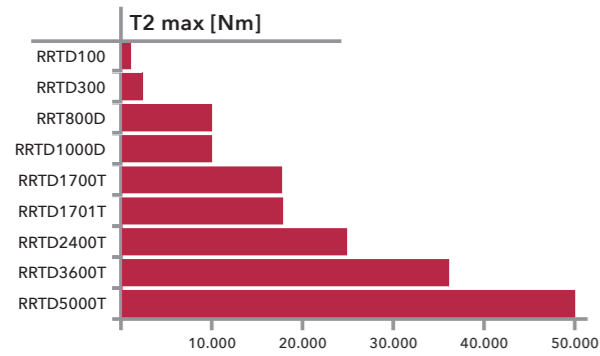

FOR THE FUTURE

OPTIMIZED COMPACT DESIGN

LOWER FUEL COSTS, INCREASED PRODUCTIVITY

MADE ONLY WITH TOP QUALITY ALLOYED STEELS

TAILOR-MADE SOLUTIONS

**COMPLETE RANGE
FOR ELECTRIC MOTORS**

WHEEL & TRACK DRIVES

- made with alloyed steels
- maximum performances
- **high resistance** to impacts
- great **radial and axial loads** capabilities