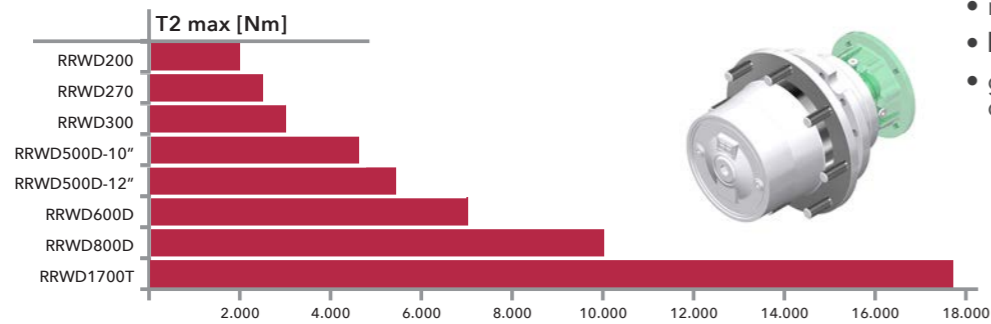

SWING DRIVES

- **reinforced** output supports
- compact dimensions
- high radial load resistance
- wide range of **accessories**

WINCH DRIVES

- **modular** configurations
- **double, triple** and **bevel** options
- compact design
- wide range of **accessories**
- **easy** maintenance