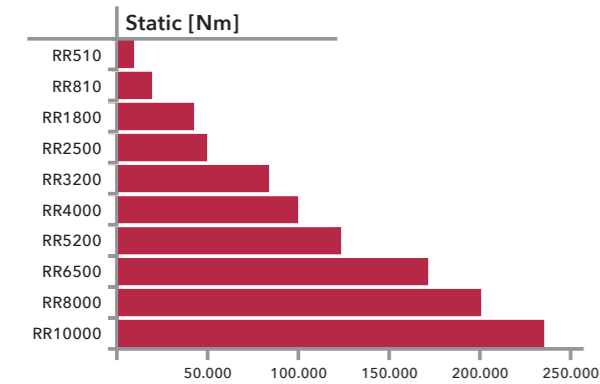

FOR THE FUTURE

OPTIMIZED COMPACT DESIGN

LOWER FUEL COSTS, INCREASED PRODUCTIVITY

MADE ONLY WITH TOP QUALITY ALLOYED STEELS

TAILOR-MADE SOLUTIONS

**COMPLETE RANGE
FOR ELECTRIC MOTORS**

WHEEL & TRACK DRIVES

- made with alloyed steels
- maximum performances
- **high resistance** to impacts
- great **radial and axial loads** capabilities