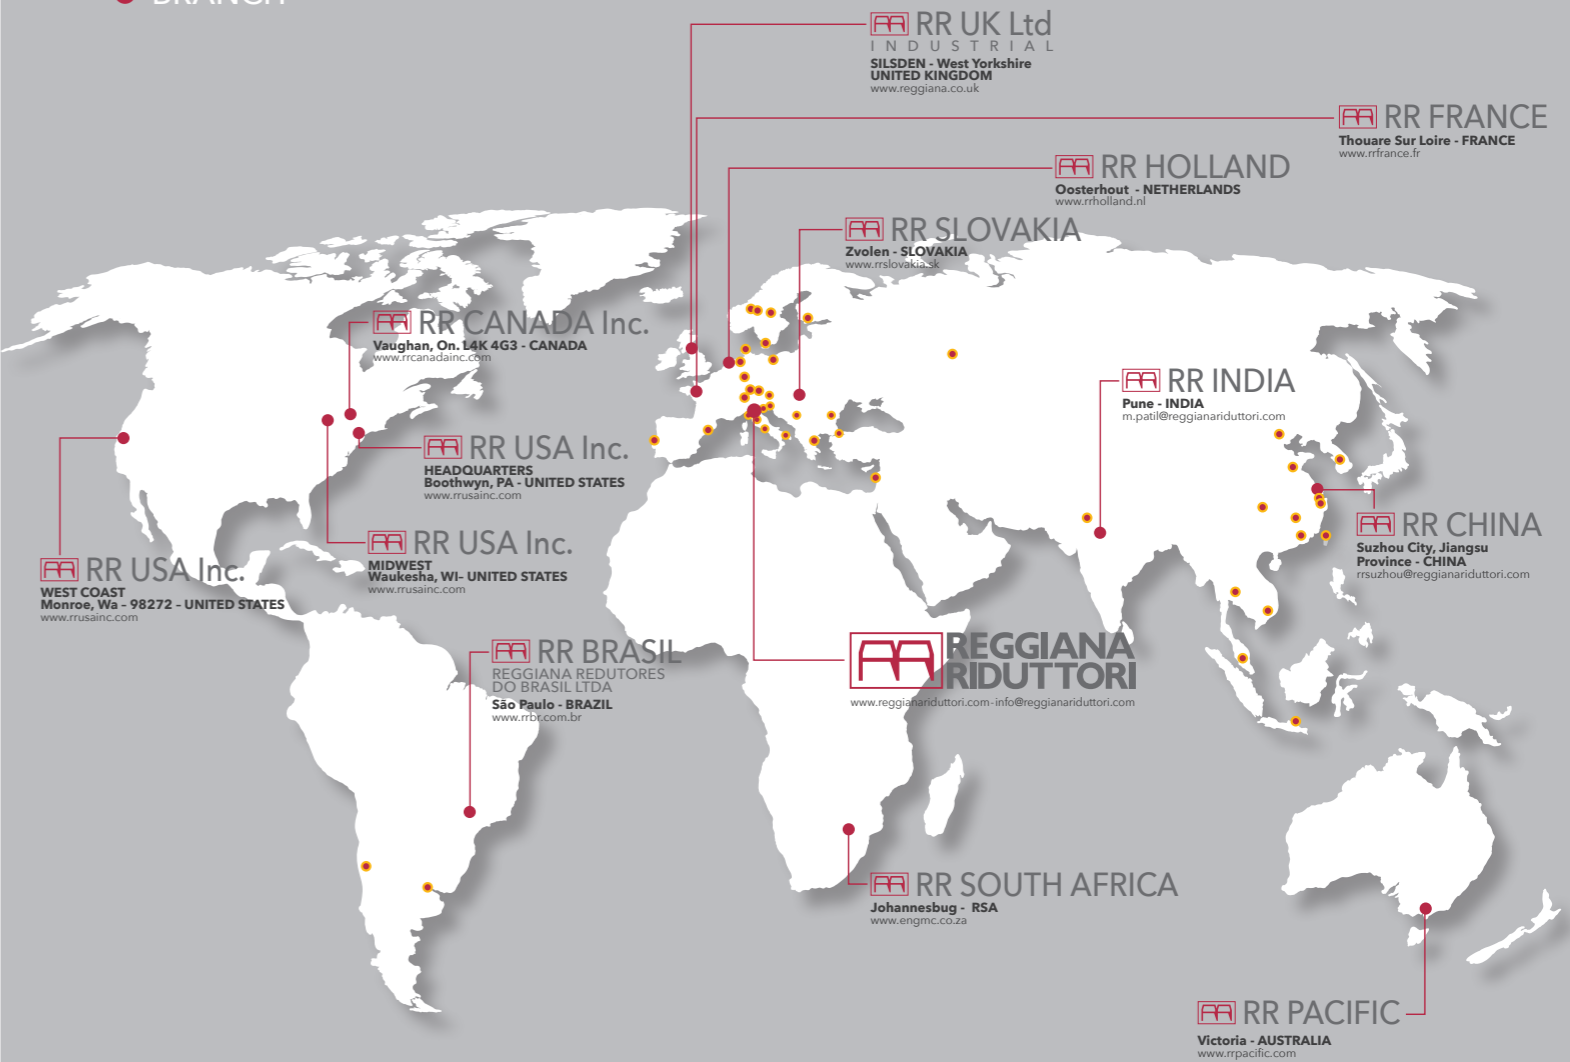

Edrives |

 MADE IN ITALY

AA **REGGIANA**
RIDUTTORI
PLANETARY REDUCTION **GEARS**

E drives

E DRIVES

OUR SOLUTION FOR ELECTRIFICATION

THINKING GREEN

With over 40 years of Engineering experience, Reggiana Riduttori is one of the world's leading companies in the innovative design and manufacture of gearboxes for a wide variety of power transmission.

E DRIVES series is the answer that Reggiana Riduttori is giving to a market seeking low emission as well as high efficiency products.

Reggiana Riduttori offers a complete transmission range **with choices in electric motor input and torque output.**

E DRIVES

APPLICATIONS

GLOBAL

SALES NETWORK

- MASTER DISTRIBUTOR
- BRANCH

www.reggianariduttori.com

REGGIANA RIDUTTORI S.r.l.

Via Martiri di Marzabotto,7
42020 - S. Polo d'Enza (RE) - ITALY
tel. +39.0522.259111 - fax +39.0522.874321
info@reggianariduttori.com